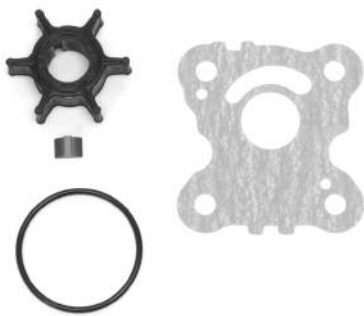

06192-ZV1-C00
Service Impeller Kit
Fits BF5

06192-881-C00
Service Impeller Kit
Fits BF8A

06192-ZW9-000
Service Impeller Kit
Fits BF8D/9.9D
Short (S) Long (L)

06192-ZW9-A30
Service Impeller Kit
Fits BFP8D/BFP9.9D—
XL Models, BF15D/20D

06192-ZV4-000
Service Impeller Kit
Fits BF9.9/15A

06192-ZV7-000
Service Impeller Kit
Fits BF25/30

WATER PUMP SERVICE KITS

HONDA **MARINE**

06192-ZV5-003
Service Impeller Kit
Fits BF35/45, BF40/50

06192-ZW1-305
Service Impeller Kit
Fits BF75/90 AT, AW
Early Mercury Gear Case

06192-ZW1-000
Service Impeller Kit
Fits BF115/130,
BF75/90 AX and Later

06192-ZY6-000
Service Impeller Kit
Fits BF135/150

06192-ZY3-000
Service Impeller Kit
Fits BF200/225

06193-ZV1-000
Pump Rebuild Kit
Fits BF5A

06193-ZW9-010
Pump Rebuild Kit
Fits BF8D/9.9D
Short (S) Long (L)

06193-ZY1-000
Pump Rebuild Kit
Fits BF15D/20D
Short (S) Long (L)

06193-ZW9-A31
Pump Rebuild Kit
Fits BF8D/9.9D,
BF15D/20D
Xtra Long (XL)

06193-ZV4-000
Pump Rebuild Kit
Fits BF9.9/15A