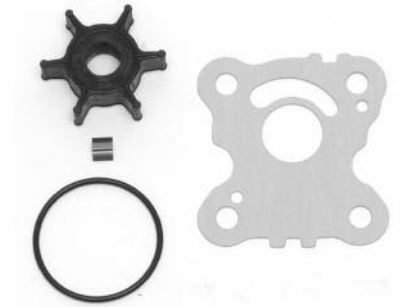

06192-ZV1-C00
Service Impeller Kit
Fits BF5

06192-881-C00
Service Impeller Kit
Fits BF8A

06192-ZW9-000
Service Impeller Kit
Fits BF8D/9.9D
Short (S) Long (L)

06192-ZW9-A30
Service Impeller Kit
Fits BFP8D/BFP9.9D—
XL Models, BF15D/20D

06192-ZV4-000
Service Impeller Kit
Fits BF9.9/15A

06192-ZV7-000
Service Impeller Kit
Fits BF25/30

WATER PUMP SERVICE KITS

HONDA **MARINE**

06192-ZV5-003
Service Impeller Kit
Fits BF35/45, BF40/50

06192-ZW1-305
Service Impeller Kit
Fits BF75/90 AT, AW
Early Mercury Gear Case

06192-ZW1-000
Service Impeller Kit
Fits BF115/130,
BF75/90 AX and Later

06192-ZY6-000
Service Impeller Kit
Fits BF135/150

06192-ZY3-000
Service Impeller Kit
Fits BF200/225

06193-ZV1-000
Pump Rebuild Kit
Fits BF5A

06193-ZW9-010
Pump Rebuild Kit
Fits BF8D/9.9D
Short (S) Long (L)

06193-ZY1-000
Pump Rebuild Kit
Fits BF15D/20D
Short (S) Long (L)

06193-ZW9-A31
Pump Rebuild Kit
Fits BF8D/9.9D,
BF15D/20D
Xtra Long (XL)

06193-ZV4-000
Pump Rebuild Kit
Fits BF9.9/15A