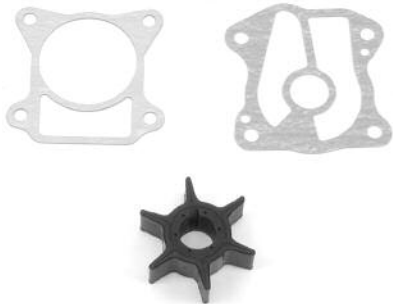

06192-ZV1-C00
Service Impeller Kit
Fits BF5

06192-881-C00
Service Impeller Kit
Fits BF8A

06192-ZW9-000
Service Impeller Kit
Fits BF8D/9.9D
Short (S) Long (L)

06192-ZW9-A30
Service Impeller Kit
Fits BFP8D/BFP9.9D—
XL Models, BF15D/20D

06192-ZV4-000
Service Impeller Kit
Fits BF9.9/15A

06192-ZV7-000
Service Impeller Kit
Fits BF25/30

WATER PUMP SERVICE KITS

HONDA **MARINE**

06192-ZV5-003
Service Impeller Kit
Fits BF35/45, BF40/50

06192-ZW1-305
Service Impeller Kit
Fits BF75/90 AT, AW
Early Mercury Gear Case

06192-ZW1-000
Service Impeller Kit
Fits BF115/130,
BF75/90 AX and Later

06192-ZY6-000
Service Impeller Kit
Fits BF135/150

06192-ZY3-000
Service Impeller Kit
Fits BF200/225

06193-ZV1-000
Pump Rebuild Kit
Fits BF5A

06193-ZW9-010
Pump Rebuild Kit
Fits BF8D/9.9D
Short (S) Long (L)

06193-ZY1-000
Pump Rebuild Kit
Fits BF15D/20D
Short (S) Long (L)

06193-ZW9-A31
Pump Rebuild Kit
Fits BF8D/9.9D,
BF15D/20D
Xtra Long (XL)

06193-ZV4-000
Pump Rebuild Kit
Fits BF9.9/15A